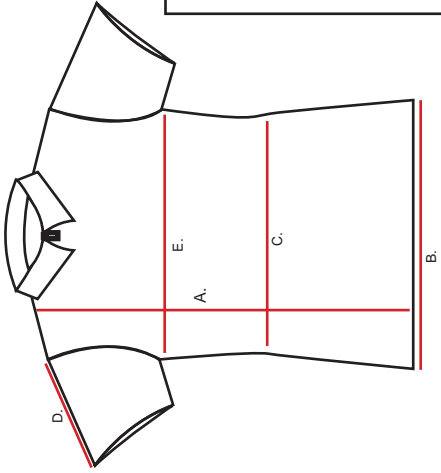

FUKUDA T-shirt / poloshirt measurement charts (all measurements in cm)

Ladies T-shirt / poloshirt

	S	M	L
A.	64	66	68
B.	45	47	49
C.	41	43	45
D.	17.5	18	18.5
E.	46.5	48.5	50.5

- A - Length, edge of collar to bottom
- B - 1/2 bottom
- C - 1/2 lower torso
- D - Top of sleeve
- E - Torso below sleeve

For sleeveless models the measurements are the same, just with no sleeves

Mens T-shirt / poloshirt

	S	M	L	XL	XXL
A.	70	72	74	76	78
B.	53	55	57	59	61
C.	20	20.5	21	21.5	22
D.	53	55	57	59	61

- A - Length, edge of collar to bottom
- B - 1/2 chest
- C - Top of sleeve
- D - Torso below sleeve

Junior T-shirt / poloshirt

	JS	JM	JL
A.	53	56	59
B.	39	41	43
C.	15	15.5	16
D.	39	41	43