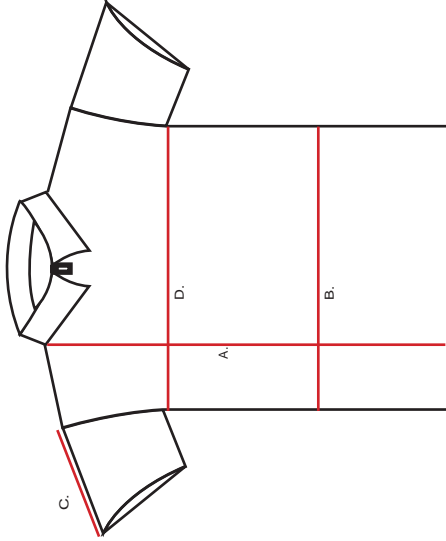

FUKUDA T-shirt / poloshirt measurement charts (all measurements in cm)

Ladies T-shirt / poloshirt

	S	M	L
A.	64	66	68
B.	45	47	49
C.	41	43	45
D.	17.5	18	18.5
E.	46.5	48.5	50.5

- A - Length, edge of collar to bottom
- B - 1/2 bottom
- C - 1/2 lower torso
- D - Top of sleeve
- E - Torso below sleeve

For sleeveless models the measurements are the same, just with no sleeves

Mens T-shirt / poloshirt

	S	M	L	XL	XXL
A.	70	72	74	76	78
B.	53	55	57	59	61
C.	20	20.5	21	21.5	22
D.	53	55	57	59	61

- A - Length, edge of collar to bottom
- B - 1/2 chest
- C - Top of sleeve
- D - Torso below sleeve

Junior T-shirt / poloshirt

	JS	JM	JL
A.	53	56	59
B.	39	41	43
C.	15	15.5	16
D.	39	41	43